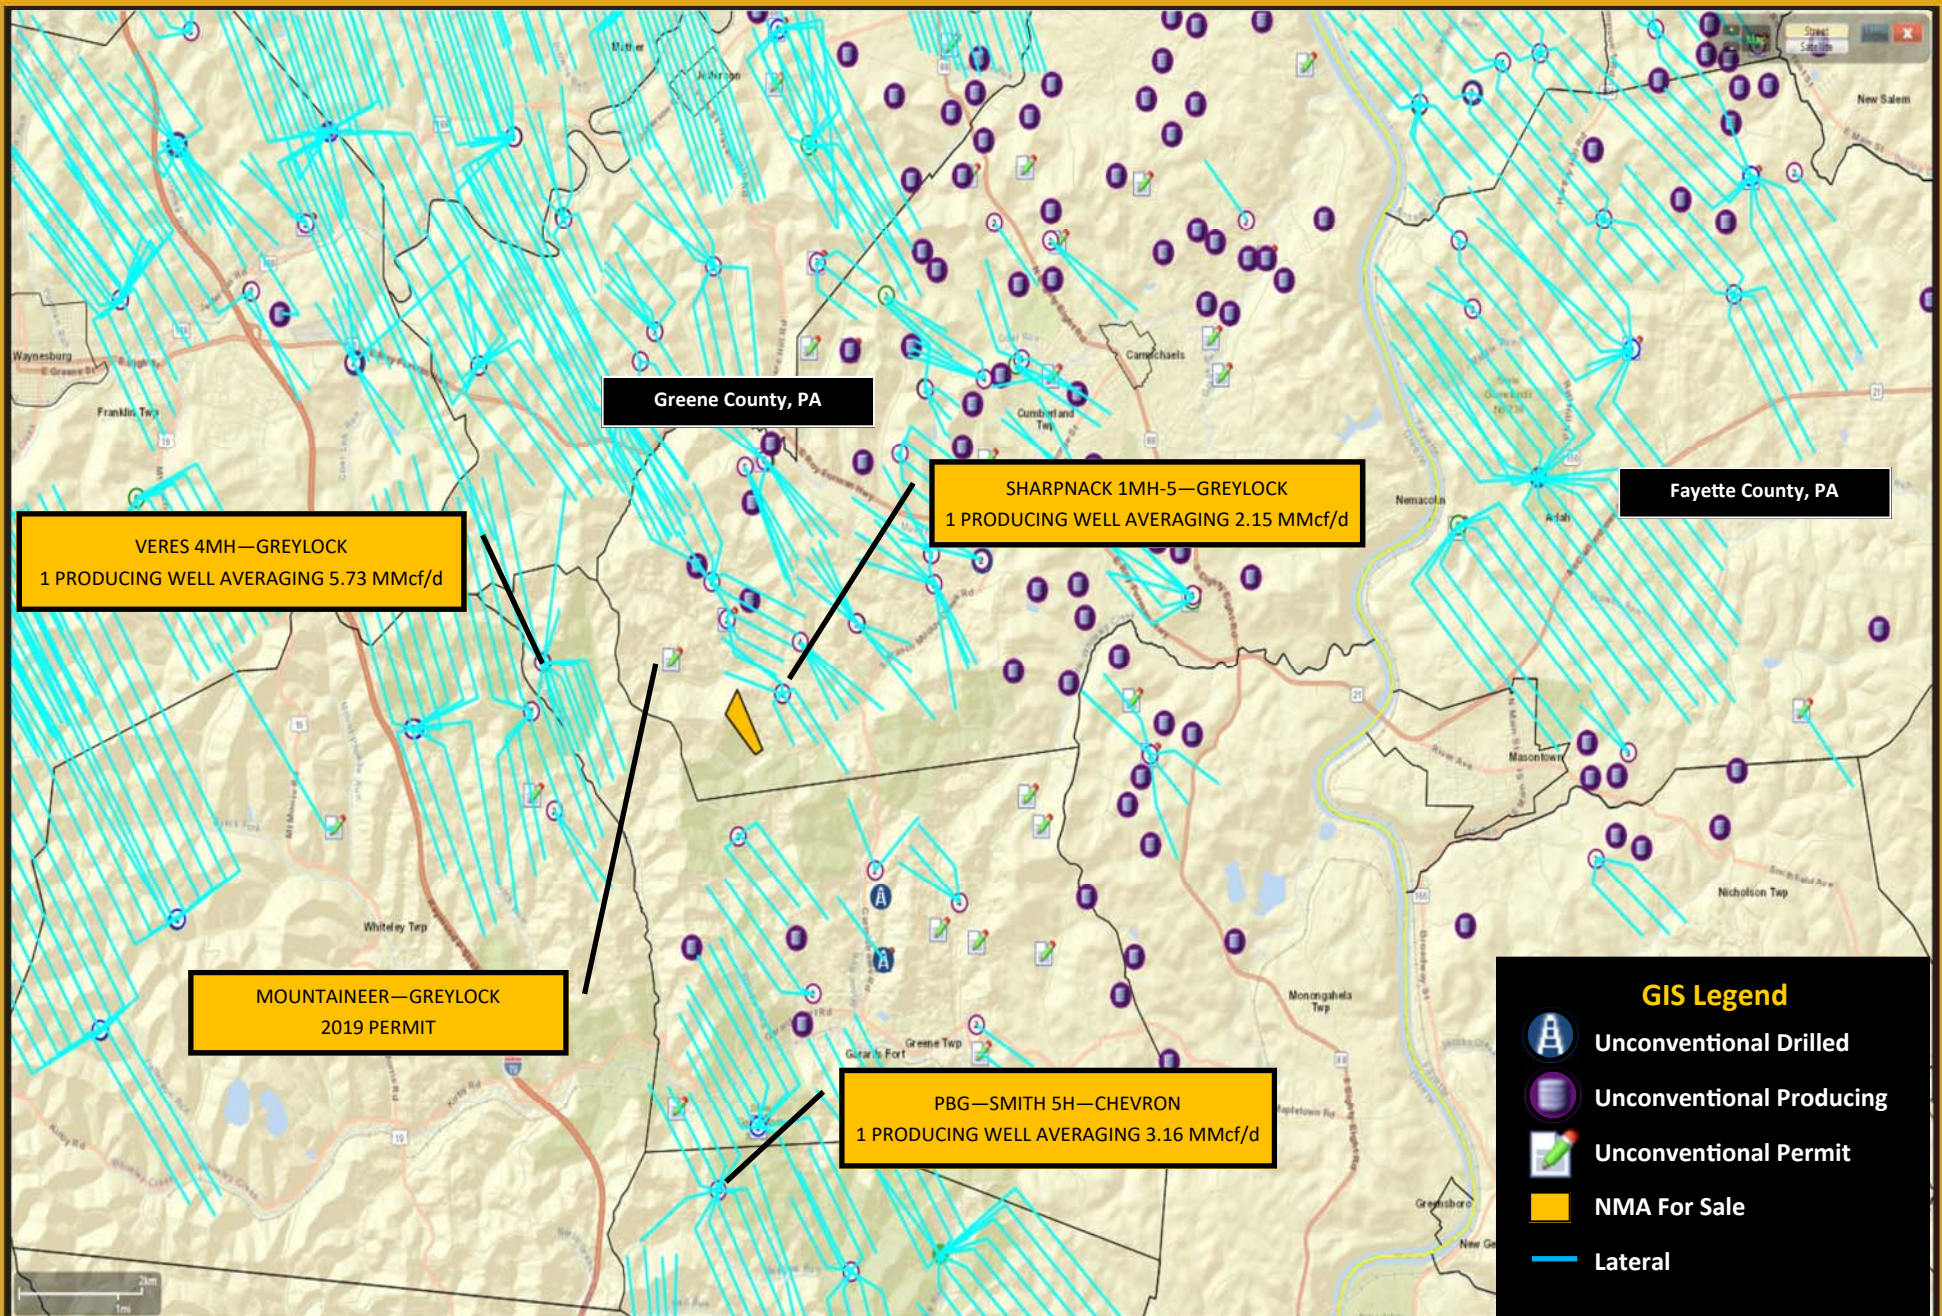

53.3+/- NET MINERAL ACRES

AVAILABLE FOR LEASE

CUMBERLAND TOWNSHIP, GREENE COUNTY, PENNSYLVANIA

**53.3+/- NET MINERAL ACRES**

**AVAILABLE FOR LEASE**

**CUMBERLAND TOWNSHIP, GREENE COUNTY, PENNSYLVANIA**

**Summary of Opportunity:**

53.3+/- net mineral acres in Cumberland Township, Greene County, Pennsylvania. Parcel: 05-05-0134

This acreage is available for lease. For more details, please contact Erin Sellinger or Natalie Kalmeyer.